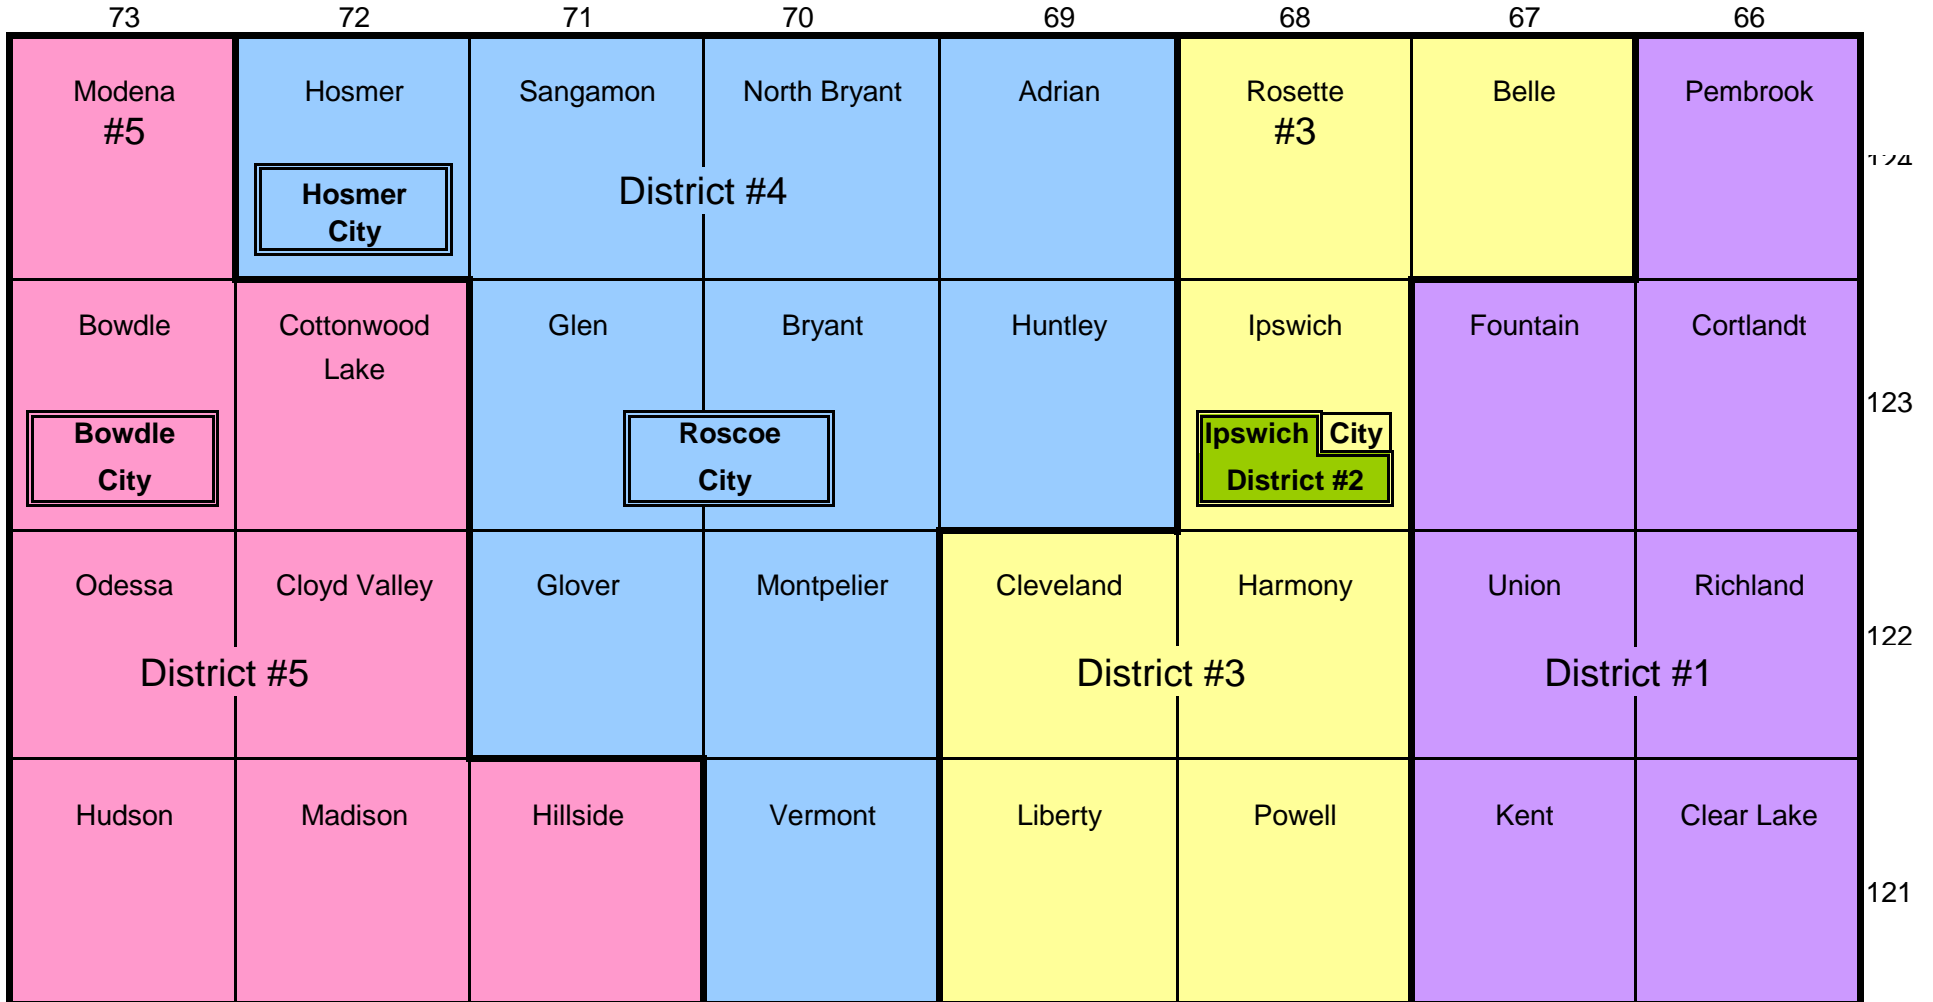

# EDMUNDS COUNTY - SOUTH DAKOTA

## 2022 - Commissioner Districts - Option A

Edmunds County 2020 Census  
 Population = 3986  
 Desired District Size = 797.20  
 Deviation = 8.53%

District 1	798	0.10%
District 2	822	3.11%
District 3	818	2.61%
District 4	794	-0.40%
District 5	754	-5.42%
	3986	

\*\*\* Take the largest two deviations and add together and they should be less than 10%. Negative #'s should be considered positive.