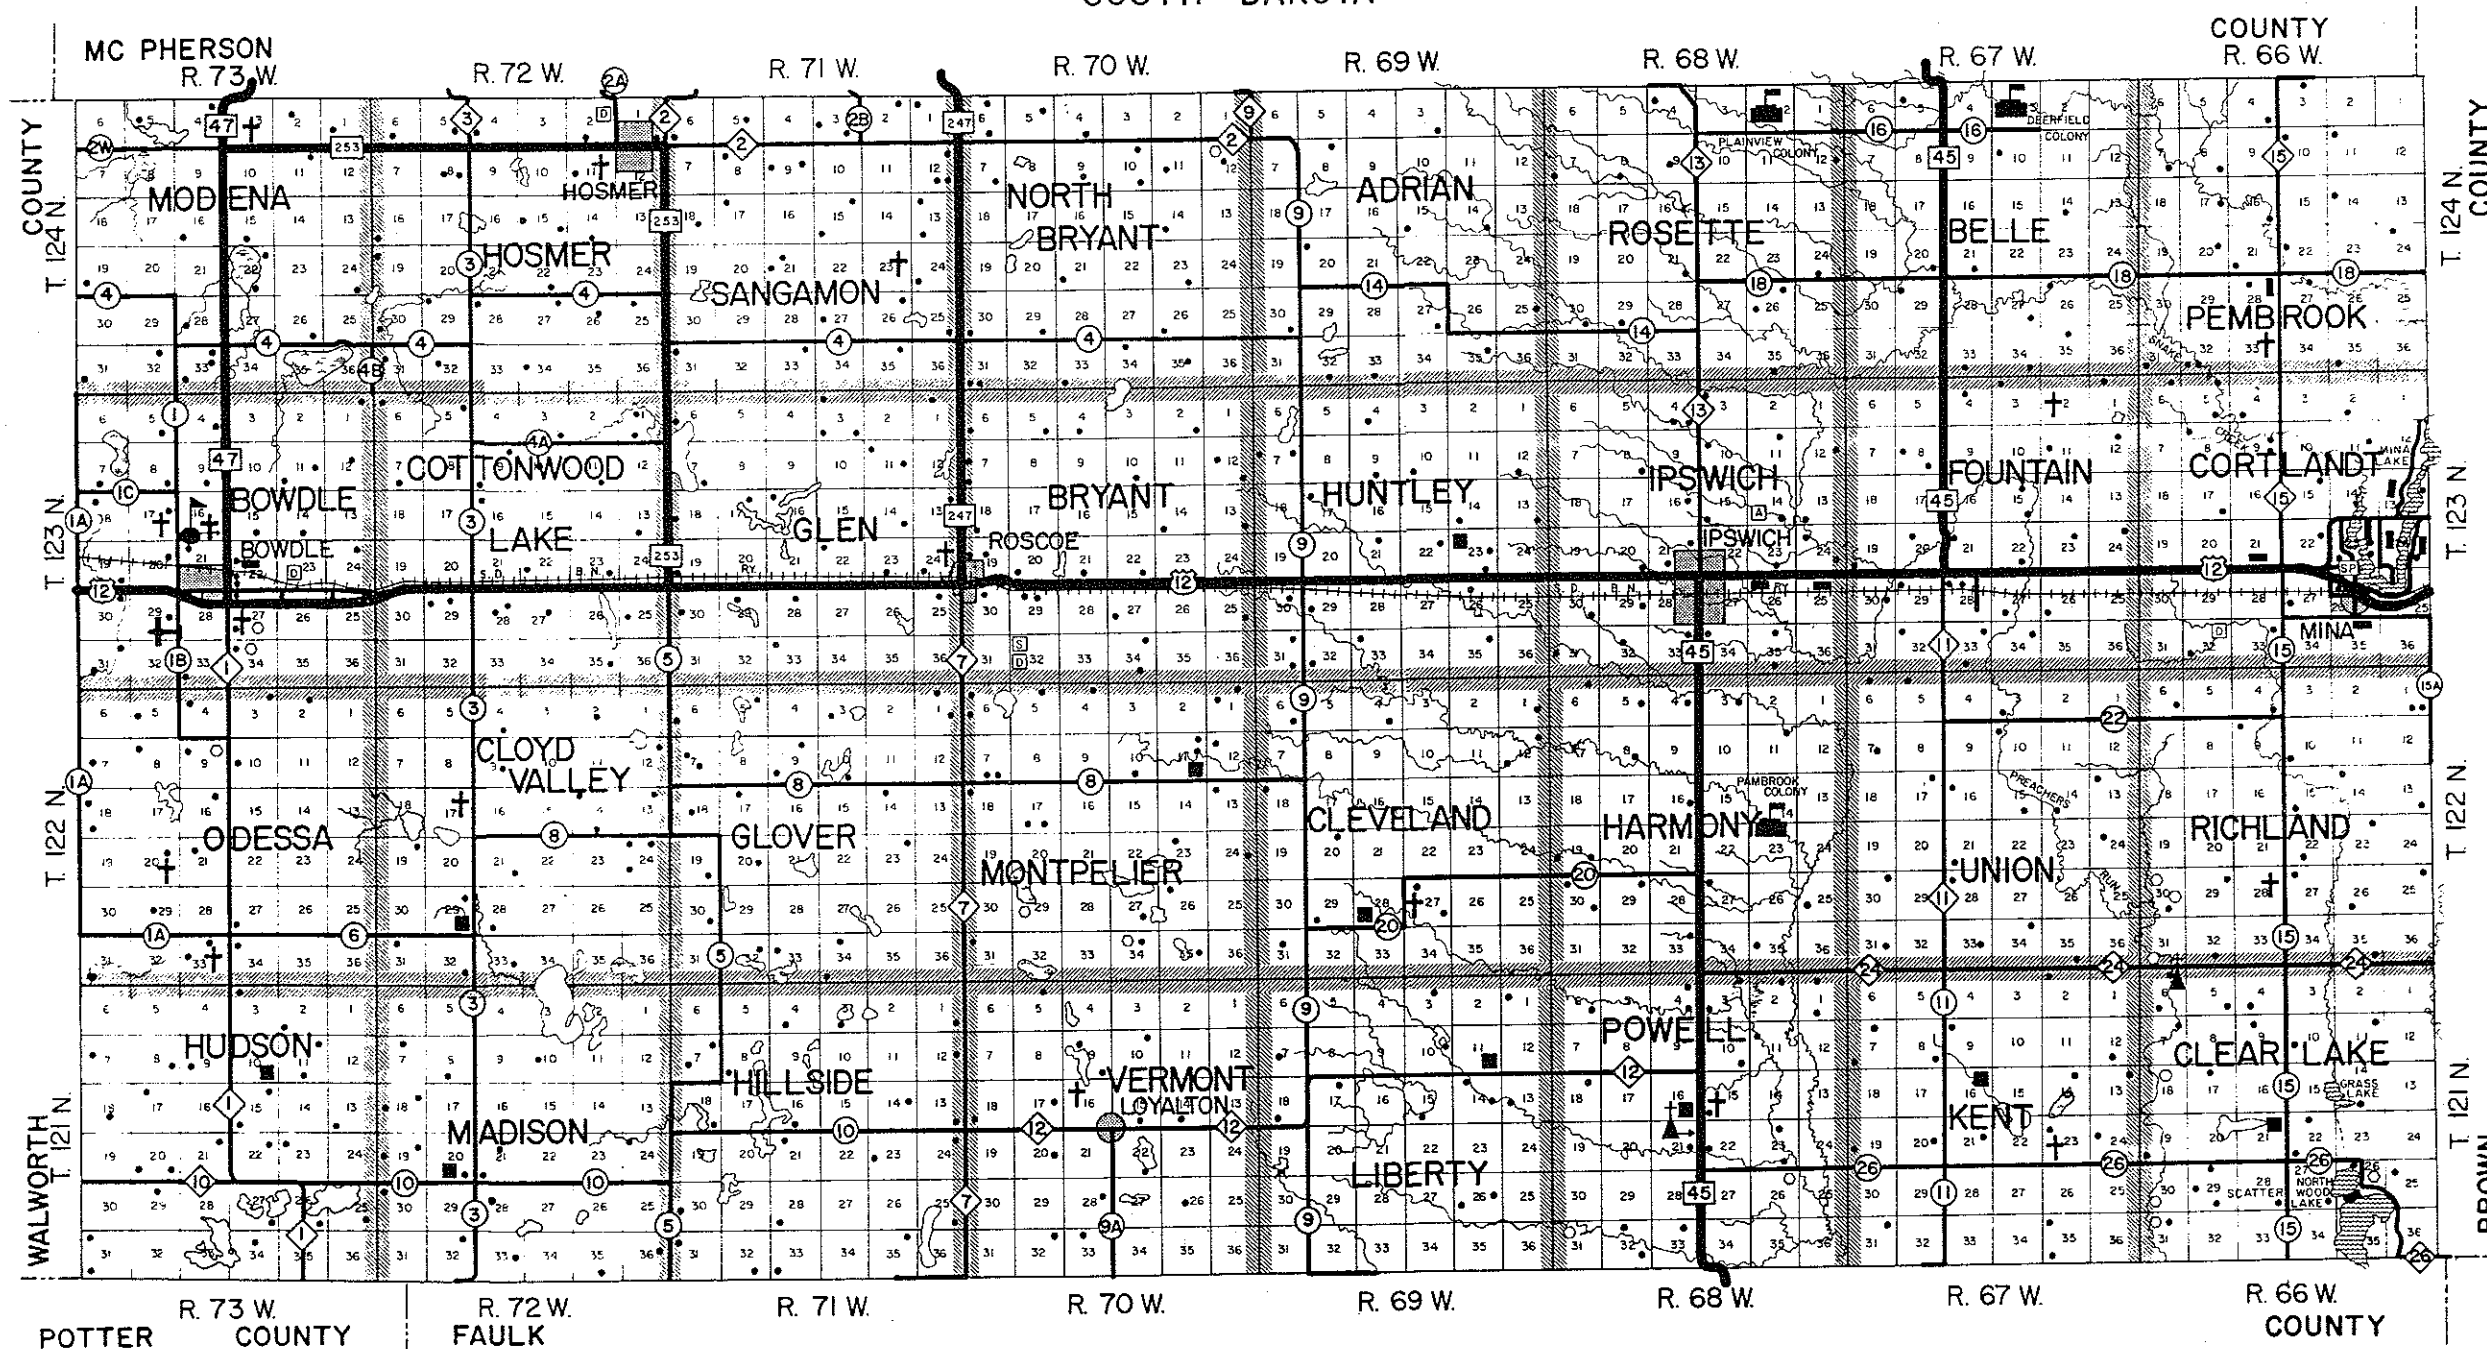

COUNTY HIGHWAY MAP
OF
EDMUNDS COUNTY
SOUTH DAKOTA

LEGEND

- Federal Highways—
- State Highways—
- County Highways (Oil)—
- County Highways (Gravel)—
- Railroads—
- Farm Dwellings—
- Groups of Dwellings—
- Township Halls or Schools—
- Cemeteries—

- Churches—
- Airports or Airstrips—
- Colonys—
- Golf Courses—
- Dumps—
- Amusement Hall or Park—
- Sewage Disposal Plant—
- Gravel Pits—

Drawn by: *Kenneth H. Hallquist*

Centennial Atlas (Watertown, S. D.)
1989