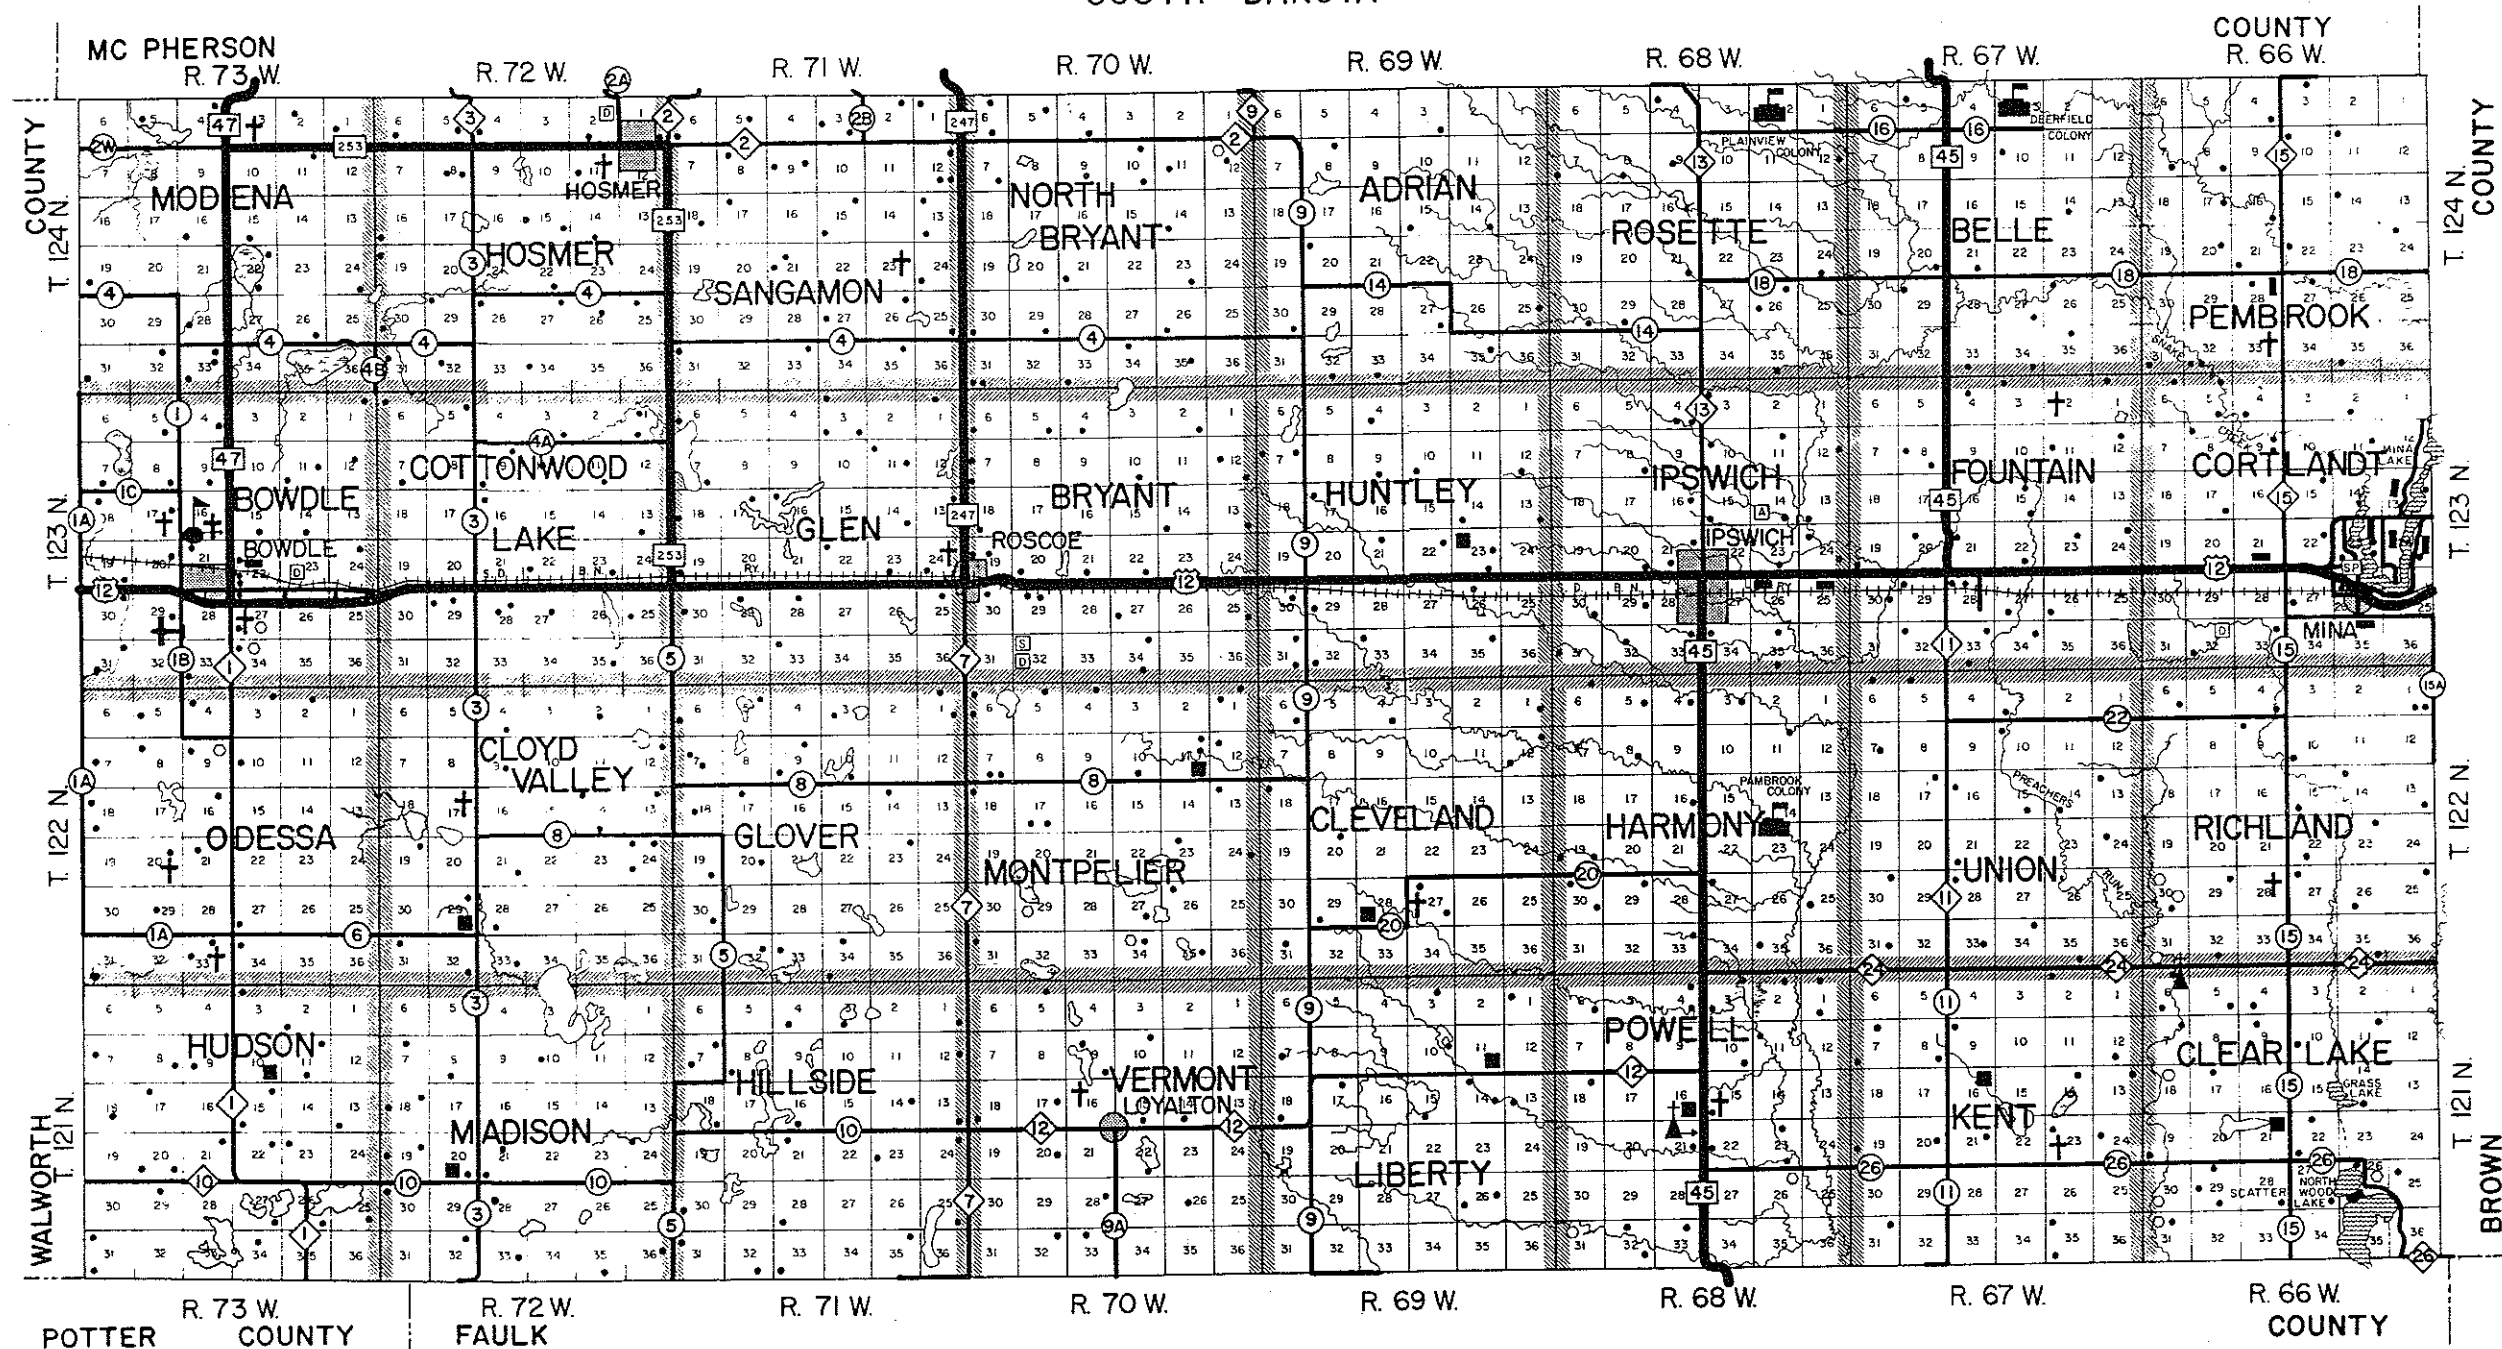

COUNTY HIGHWAY MAP  
OF  
**EDMUNDS COUNTY**  
SOUTH DAKOTA

**LEGEND**

- Federal Highways ———— 12 ————
- State Highways ———— 47 ————
- County Highways (Oil) ———— 3 ————
- County Highways (Gravel) ———— 5 ————
- Railroads ———— + ————
- Farm Dwellings ———— • ————
- Groups of Dwellings ———— ■ ————
- Township Halls or Schools ———— □ ————
- Cemeteries ———— + ————

- Churches ———— + ————
- Airports or Airstrips ———— ✈ ————
- Colonies ———— □ ————
- Golf Courses ———— ○ ————
- Dumps ———— □ ————
- Amusement Hall or Park ———— □ ————
- Sewage Disposal Plant ———— □ ————
- Gravel Pits ———— ○ ————

Drawn by: *Kenneth H. Hallquist*

Centennial Atlas (Watertown, S. D.)  
1989